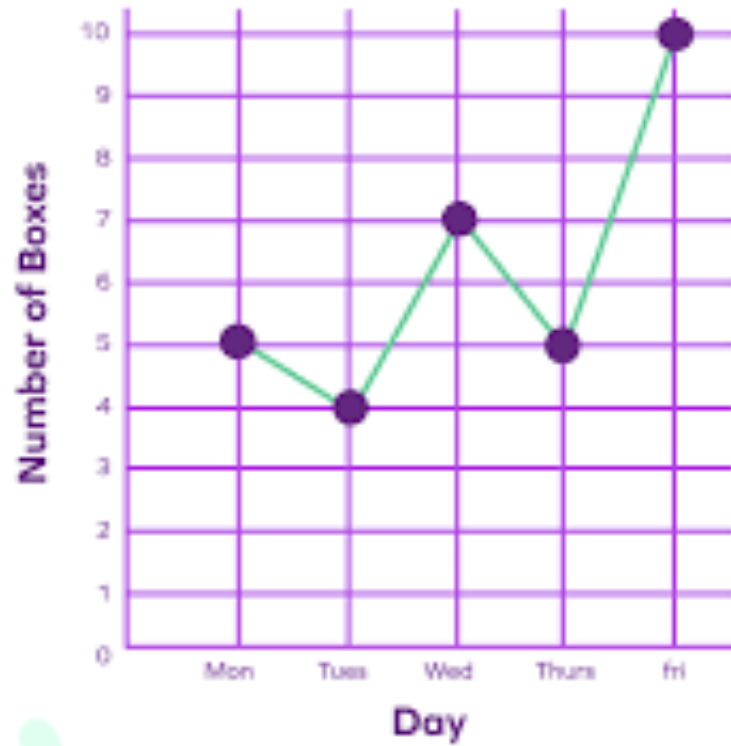

Temperature on 1st September

DONUTS SOLD

Cara's Budget

Favorite Type of Movie

Favorite Type of Movie

A dual bar chart to show the eye colour of Year 7 and Year 8 students

Keywords

Data -

Graph -

Line Graph -

Pie/Circle Graph -

Bar Graph -

X - Axis -

Y Axis -

Increase -

Decrease -