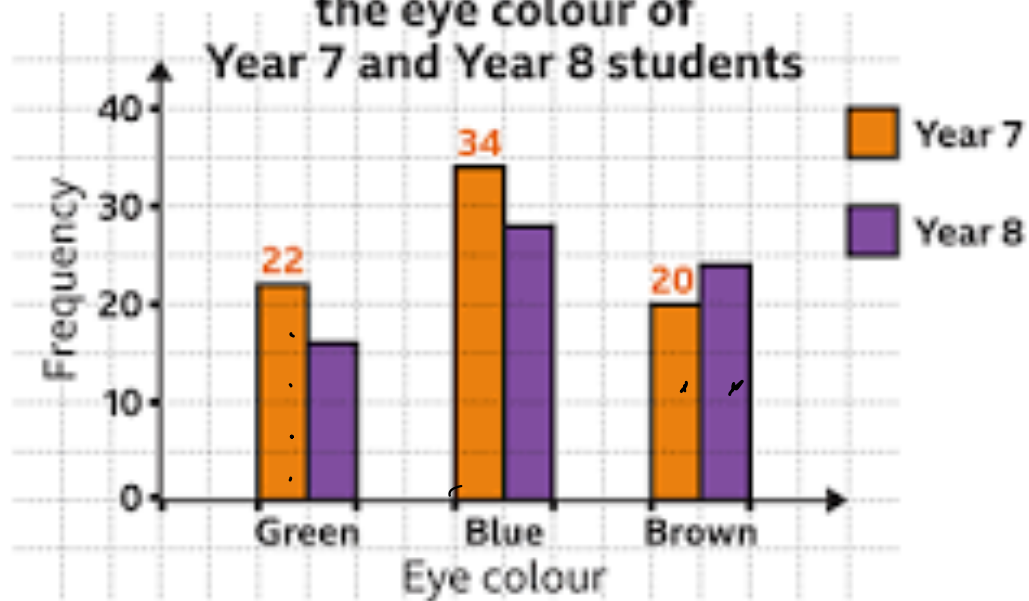

Temperature on 1st September

DONUTS SOLD

Cara's Budget

Favorite Type of Movie

Favorite Type of Movie

A dual bar chart to show the eye colour of Year 7 and Year 8 students

Keywords

Data -

Graph -

Line Graph -

Pie/Circle Graph -

Bar Graph -

X - Axis -

Y Axis -

Increase -

Decrease -