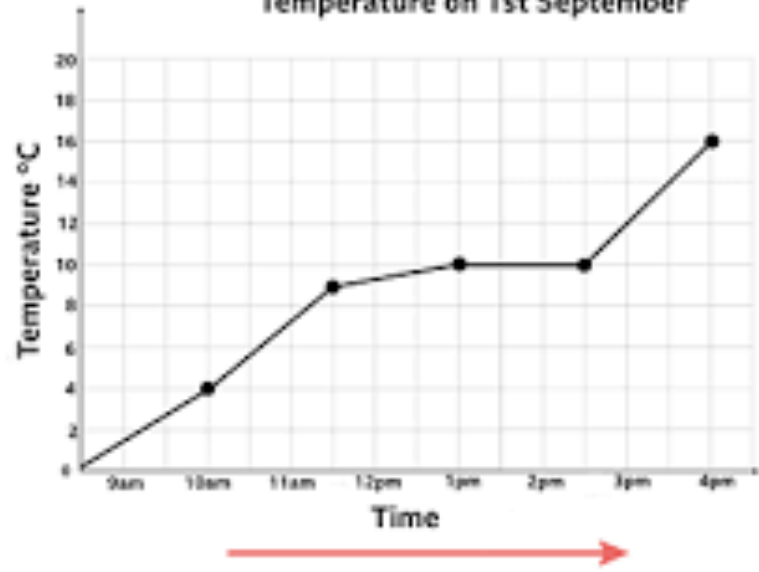

Temperature on 1st September

DONUTS SOLD

Cara's Budget

Favorite Type of Movie

Favorite Type of Movie

A dual bar chart to show the eye colour of Year 7 and Year 8 students

Keywords

Data -

Graph -

Line Graph -

Pie/Circle Graph -

Bar Graph -

X - Axis -

Y Axis -

Increase -

Decrease -