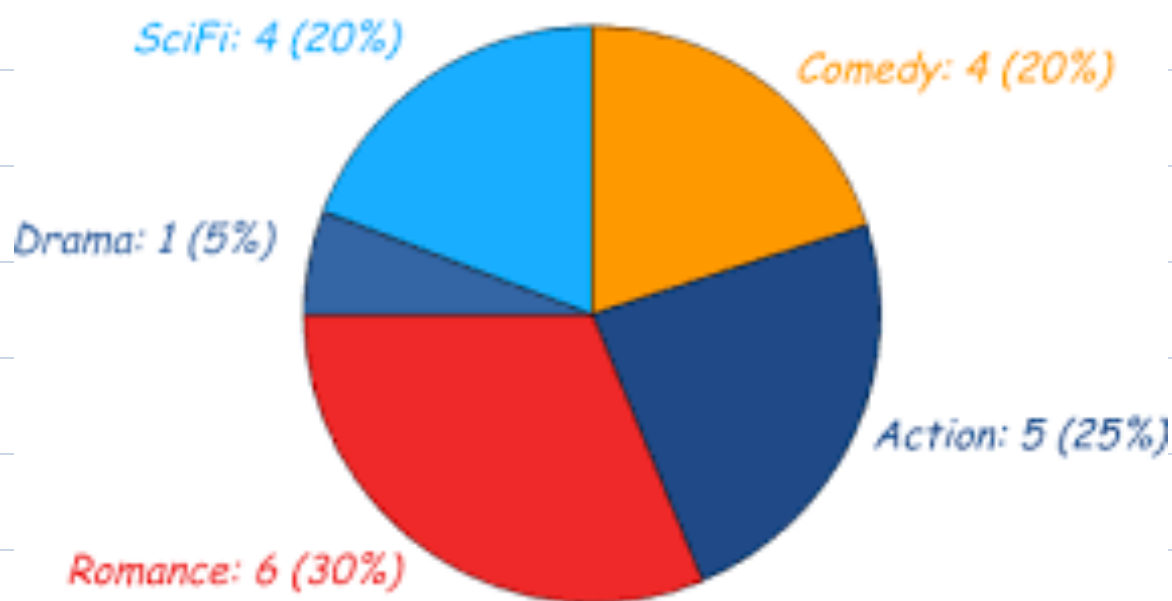

Temperature on 1st September

DONUTS SOLD

Cara's Budget

Favorite Type of Movie

Favorite Type of Movie

A dual bar chart to show the eye colour of Year 7 and Year 8 students

Keywords

Data -

Graph -

Line Graph -

Pie/Circle Graph -

Bar Graph -

X - Axis -

Y Axis -

Increase -

Decrease -