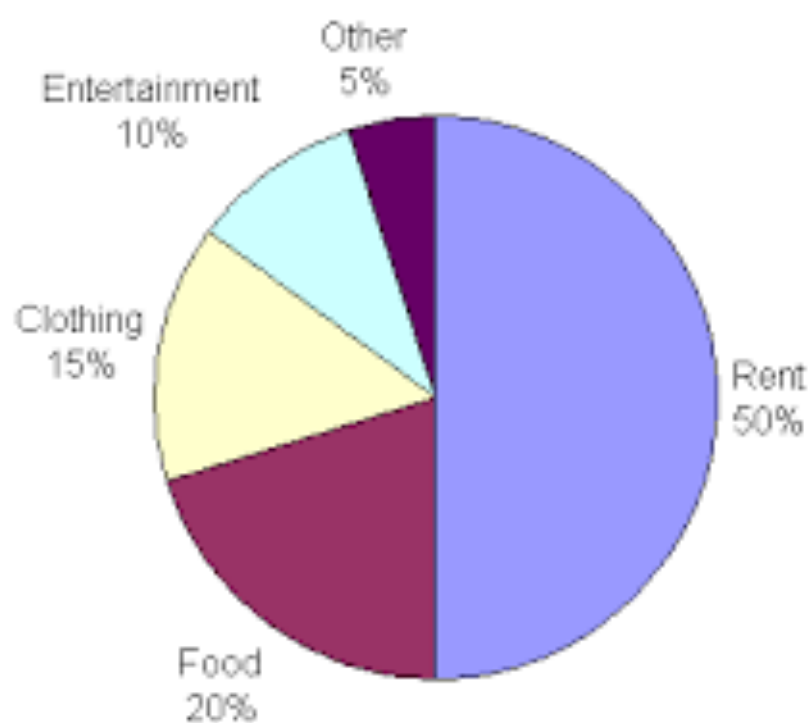

Temperature on 1st September

DONUTS SOLD

Cara's Budget

Favorite Type of Movie

Favorite Type of Movie

A dual bar chart to show the eye colour of Year 7 and Year 8 students

Keywords

Data -

Graph -

Line Graph -

Pie/Circle Graph -

Bar Graph -

X - Axis -

Y Axis -

Increase -

Decrease -