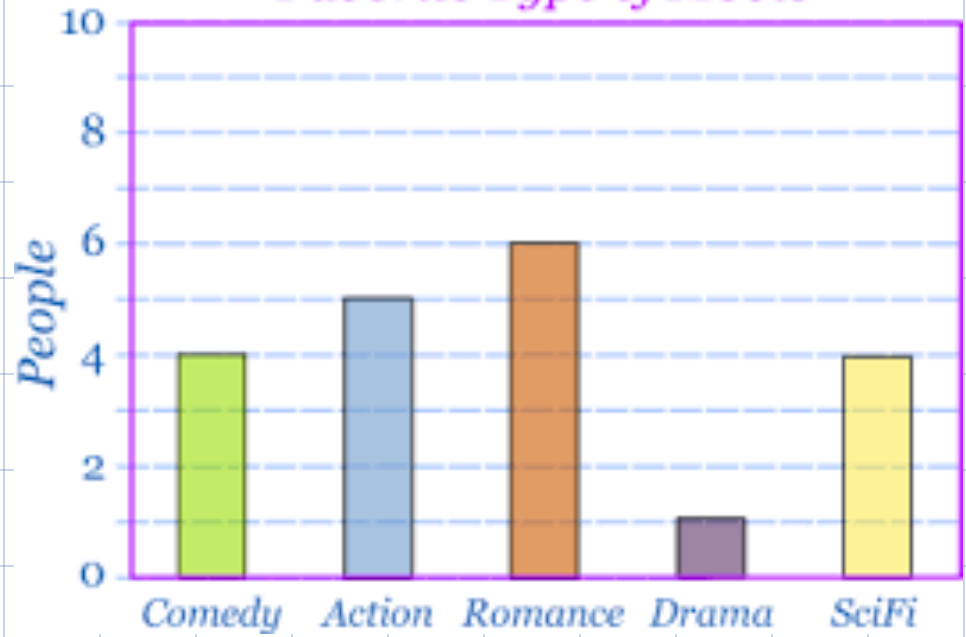

Temperature on 1st September

DONUTS SOLD

Cara's Budget

Favorite Type of Movie

Favorite Type of Movie

A dual bar chart to show the eye colour of Year 7 and Year 8 students

Keywords

Data -

Graph -

Line Graph -

Pie/Circle Graph -

Bar Graph -

X - Axis -

Y Axis -

Increase -

Decrease -